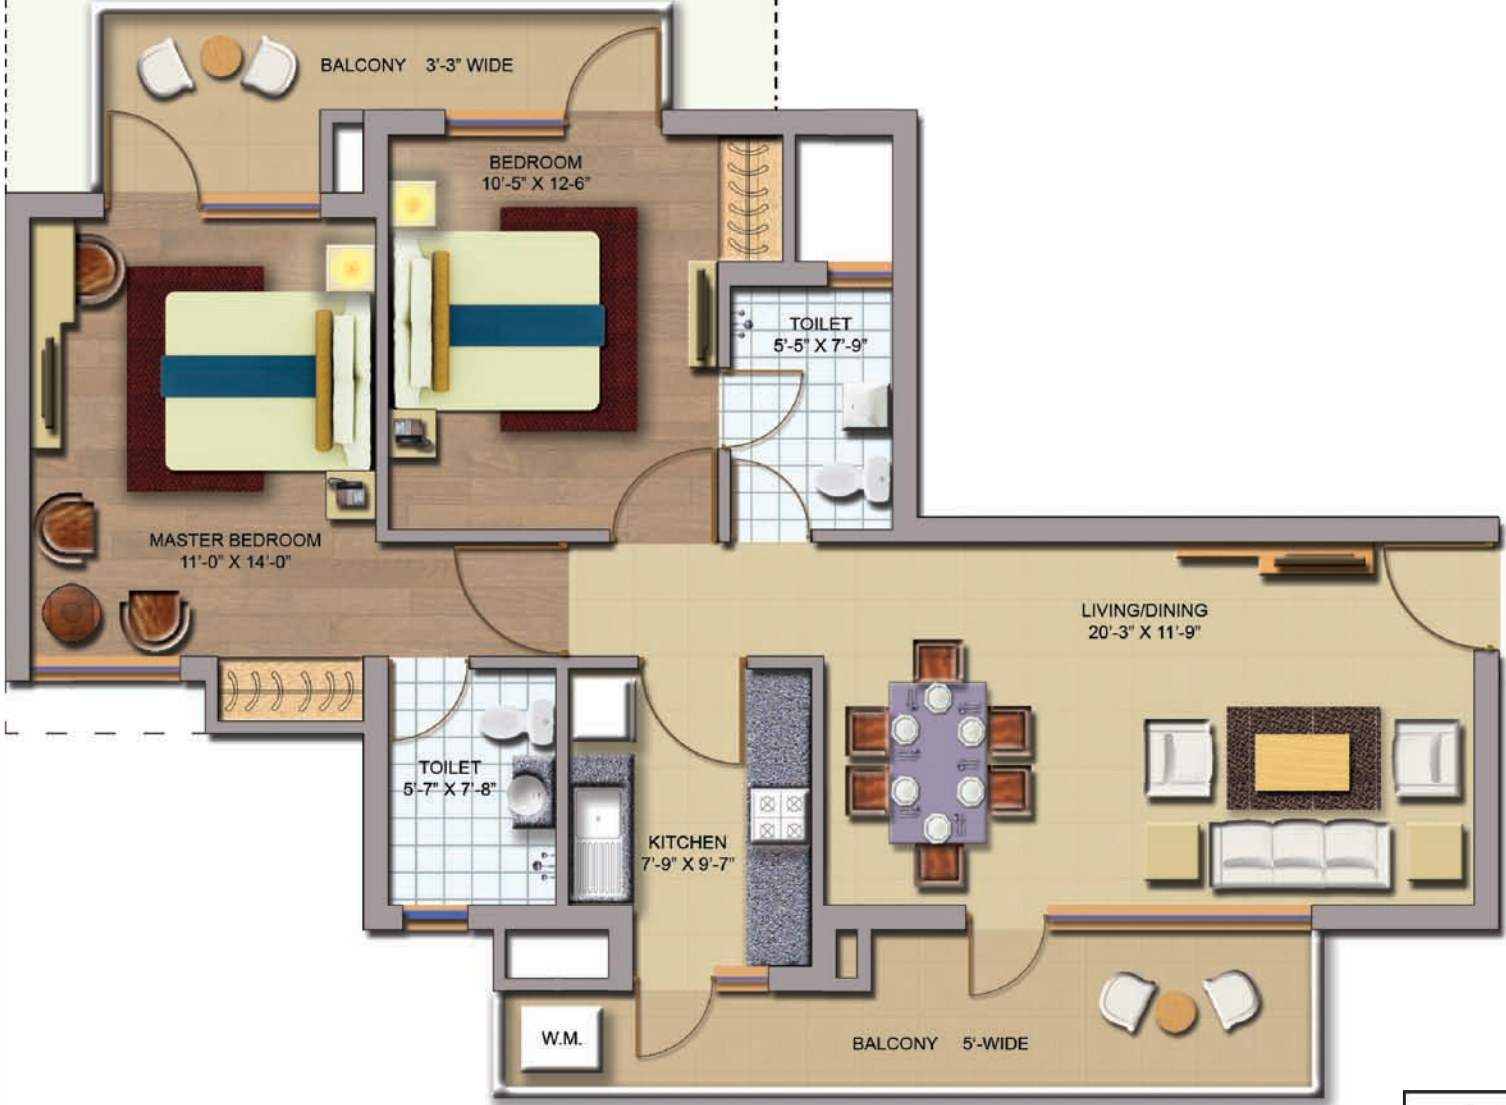

LAWN- 260 Sq/Ft. Only at Ground Floor

Typical Floor Plan