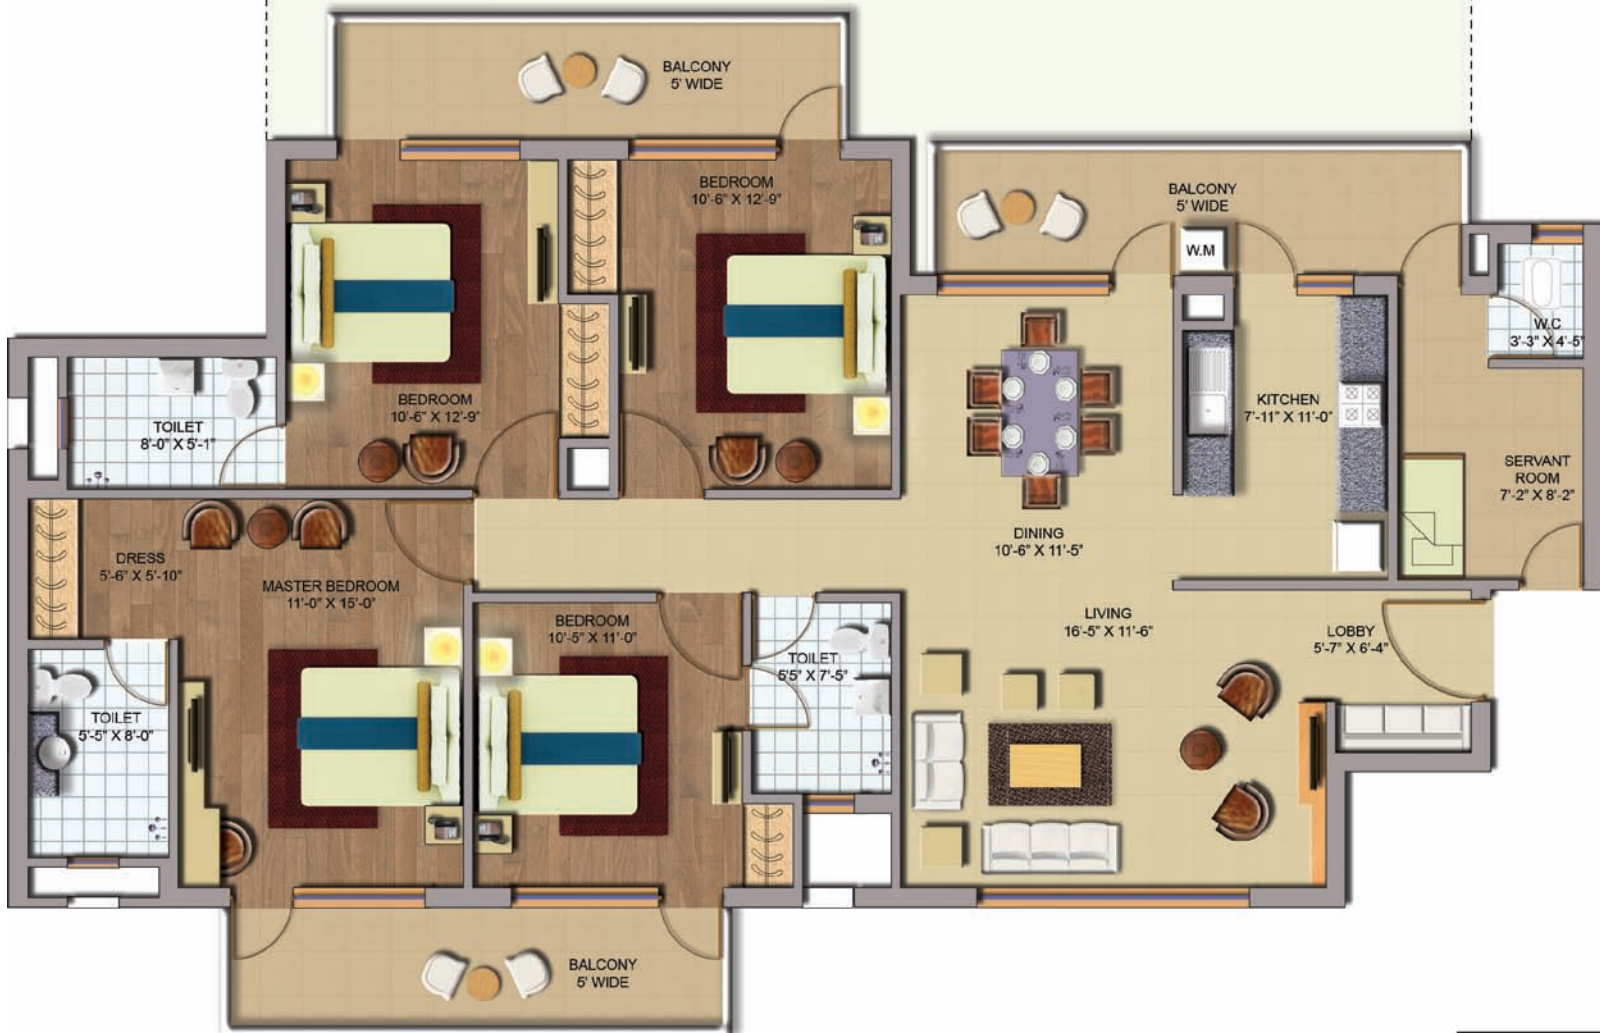

LAWN- 600 Sq/Ft. Only at Ground Floor

Typical Floor Plan